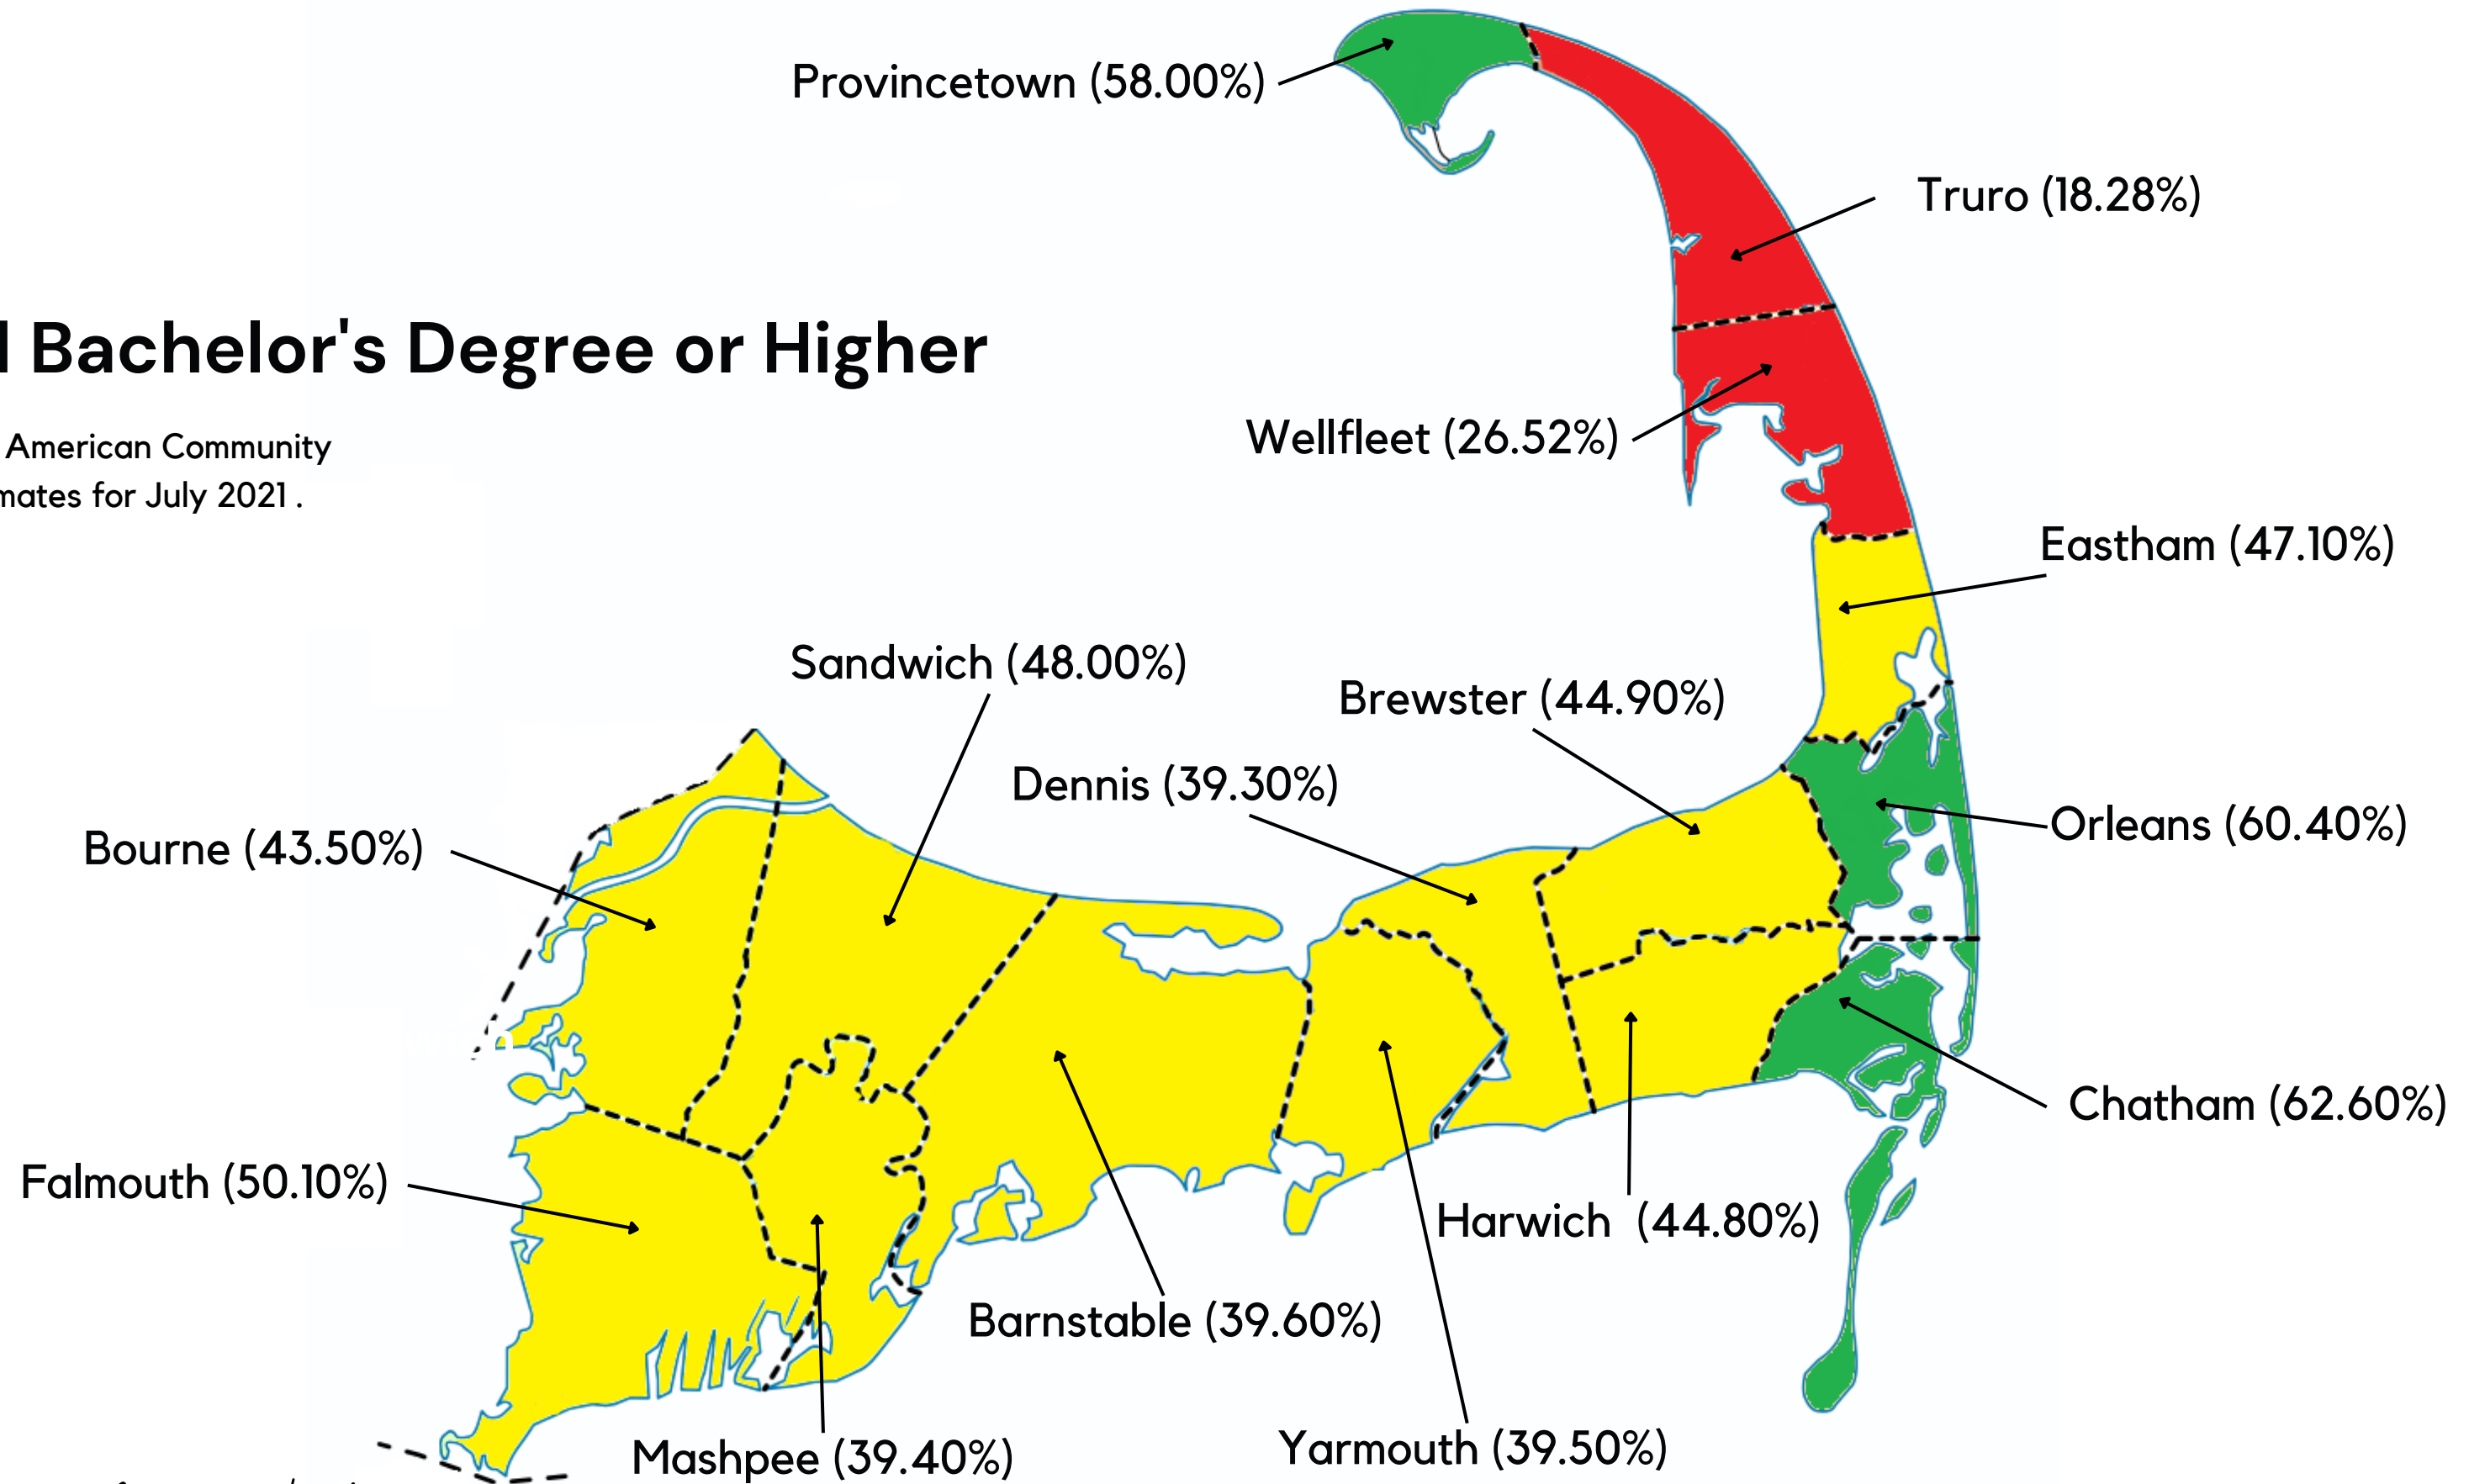

Cape Cod Bachelor's Degree or Higher

SOURCE: US Census, American Community Survey Program, Estimates for July 2021 .

Mason Hickman

508-314-6098

mason.hickman@compass.com

COMPASS **MH**

WWW.INVESTCAPECOD.COM